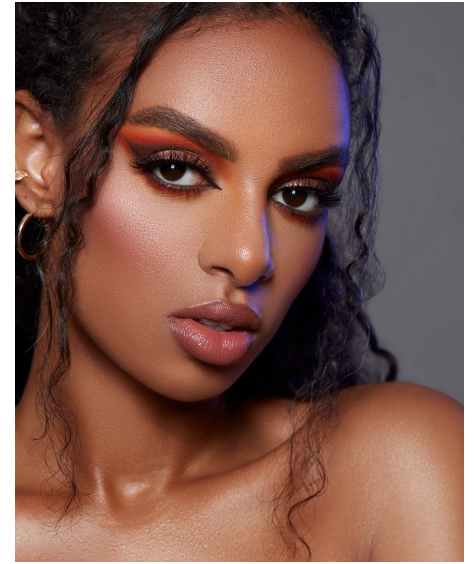

ESRA A

MiNT

Height 166cm Bust 81cm B Waist 62cm Hips 90cm Dress 30 EU/2 UK
Shoe 39.5 EU/6 UK Hair Dark Brown Eyes Brown Age 23

Alserkal Avenue
17th St - Al Quoz
Dubai
United Arab Emirates

Email info@mint-talent.com
Office Tel +971 52 736 3673