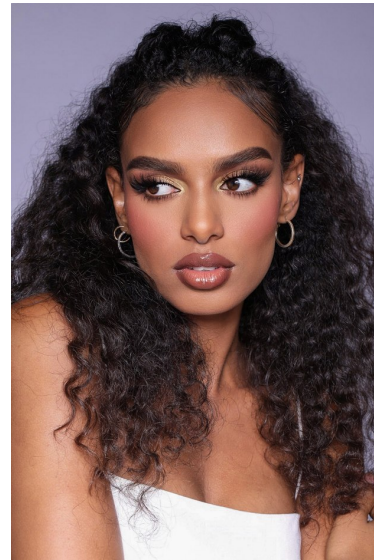

ESRA A

MiNT

Height 166cm Bust 81cm B Waist 62cm Hips 90cm Dress 30 EU/2 UK
Shoe 39.5 EU/6 UK Hair Dark Brown Eyes Brown Age 23

Alserkal Avenue
17th St - Al Quoz
Dubai
United Arab Emirates

Email info@mint-talent.com
Office Tel +971 52 736 3673